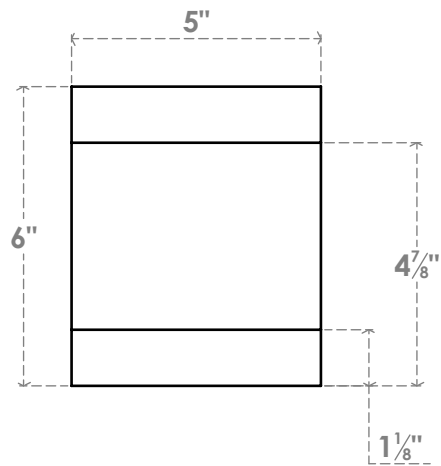

RFTP05X06X36NEW

5"W X 6"H X 36"L NEWPORT ARCHITECTURAL GRADE PVC RAFTER TAIL

SIDE PROFILE

FRONT PROFILE

ISOMETRIC

EKENA
MILLWORK
 EKENA MILLWORK
 2300 WEST MAIN ST.
 CLARKSVILLE, TX 75426
 TOLL FREE: 866-607-0453
 WWW.EKENAMILLWORK.COM