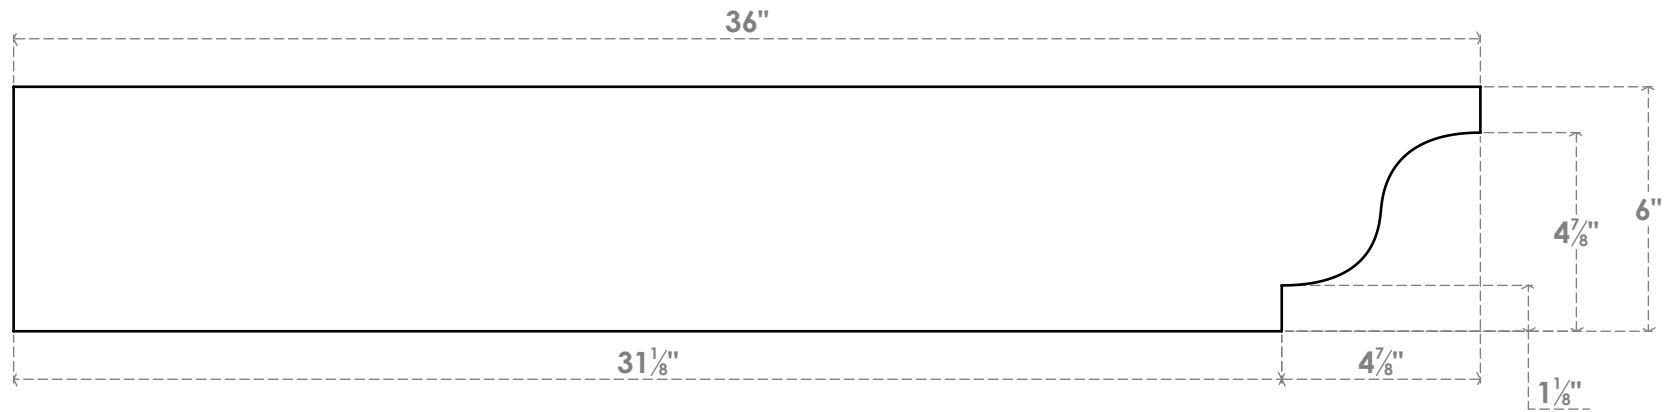

RFTP05X06X36NEW

5"W X 6"H X 36"L NEWPORT ARCHITECTURAL GRADE PVC RAFTER TAIL

SIDE PROFILE

FRONT PROFILE

ISOMETRIC

EKENA
MILLWORK
 EKENA MILLWORK
 2300 WEST MAIN ST.
 CLARKSVILLE, TX 75426
 TOLL FREE: 866-607-0453
 WWW.EKENAMILLWORK.COM